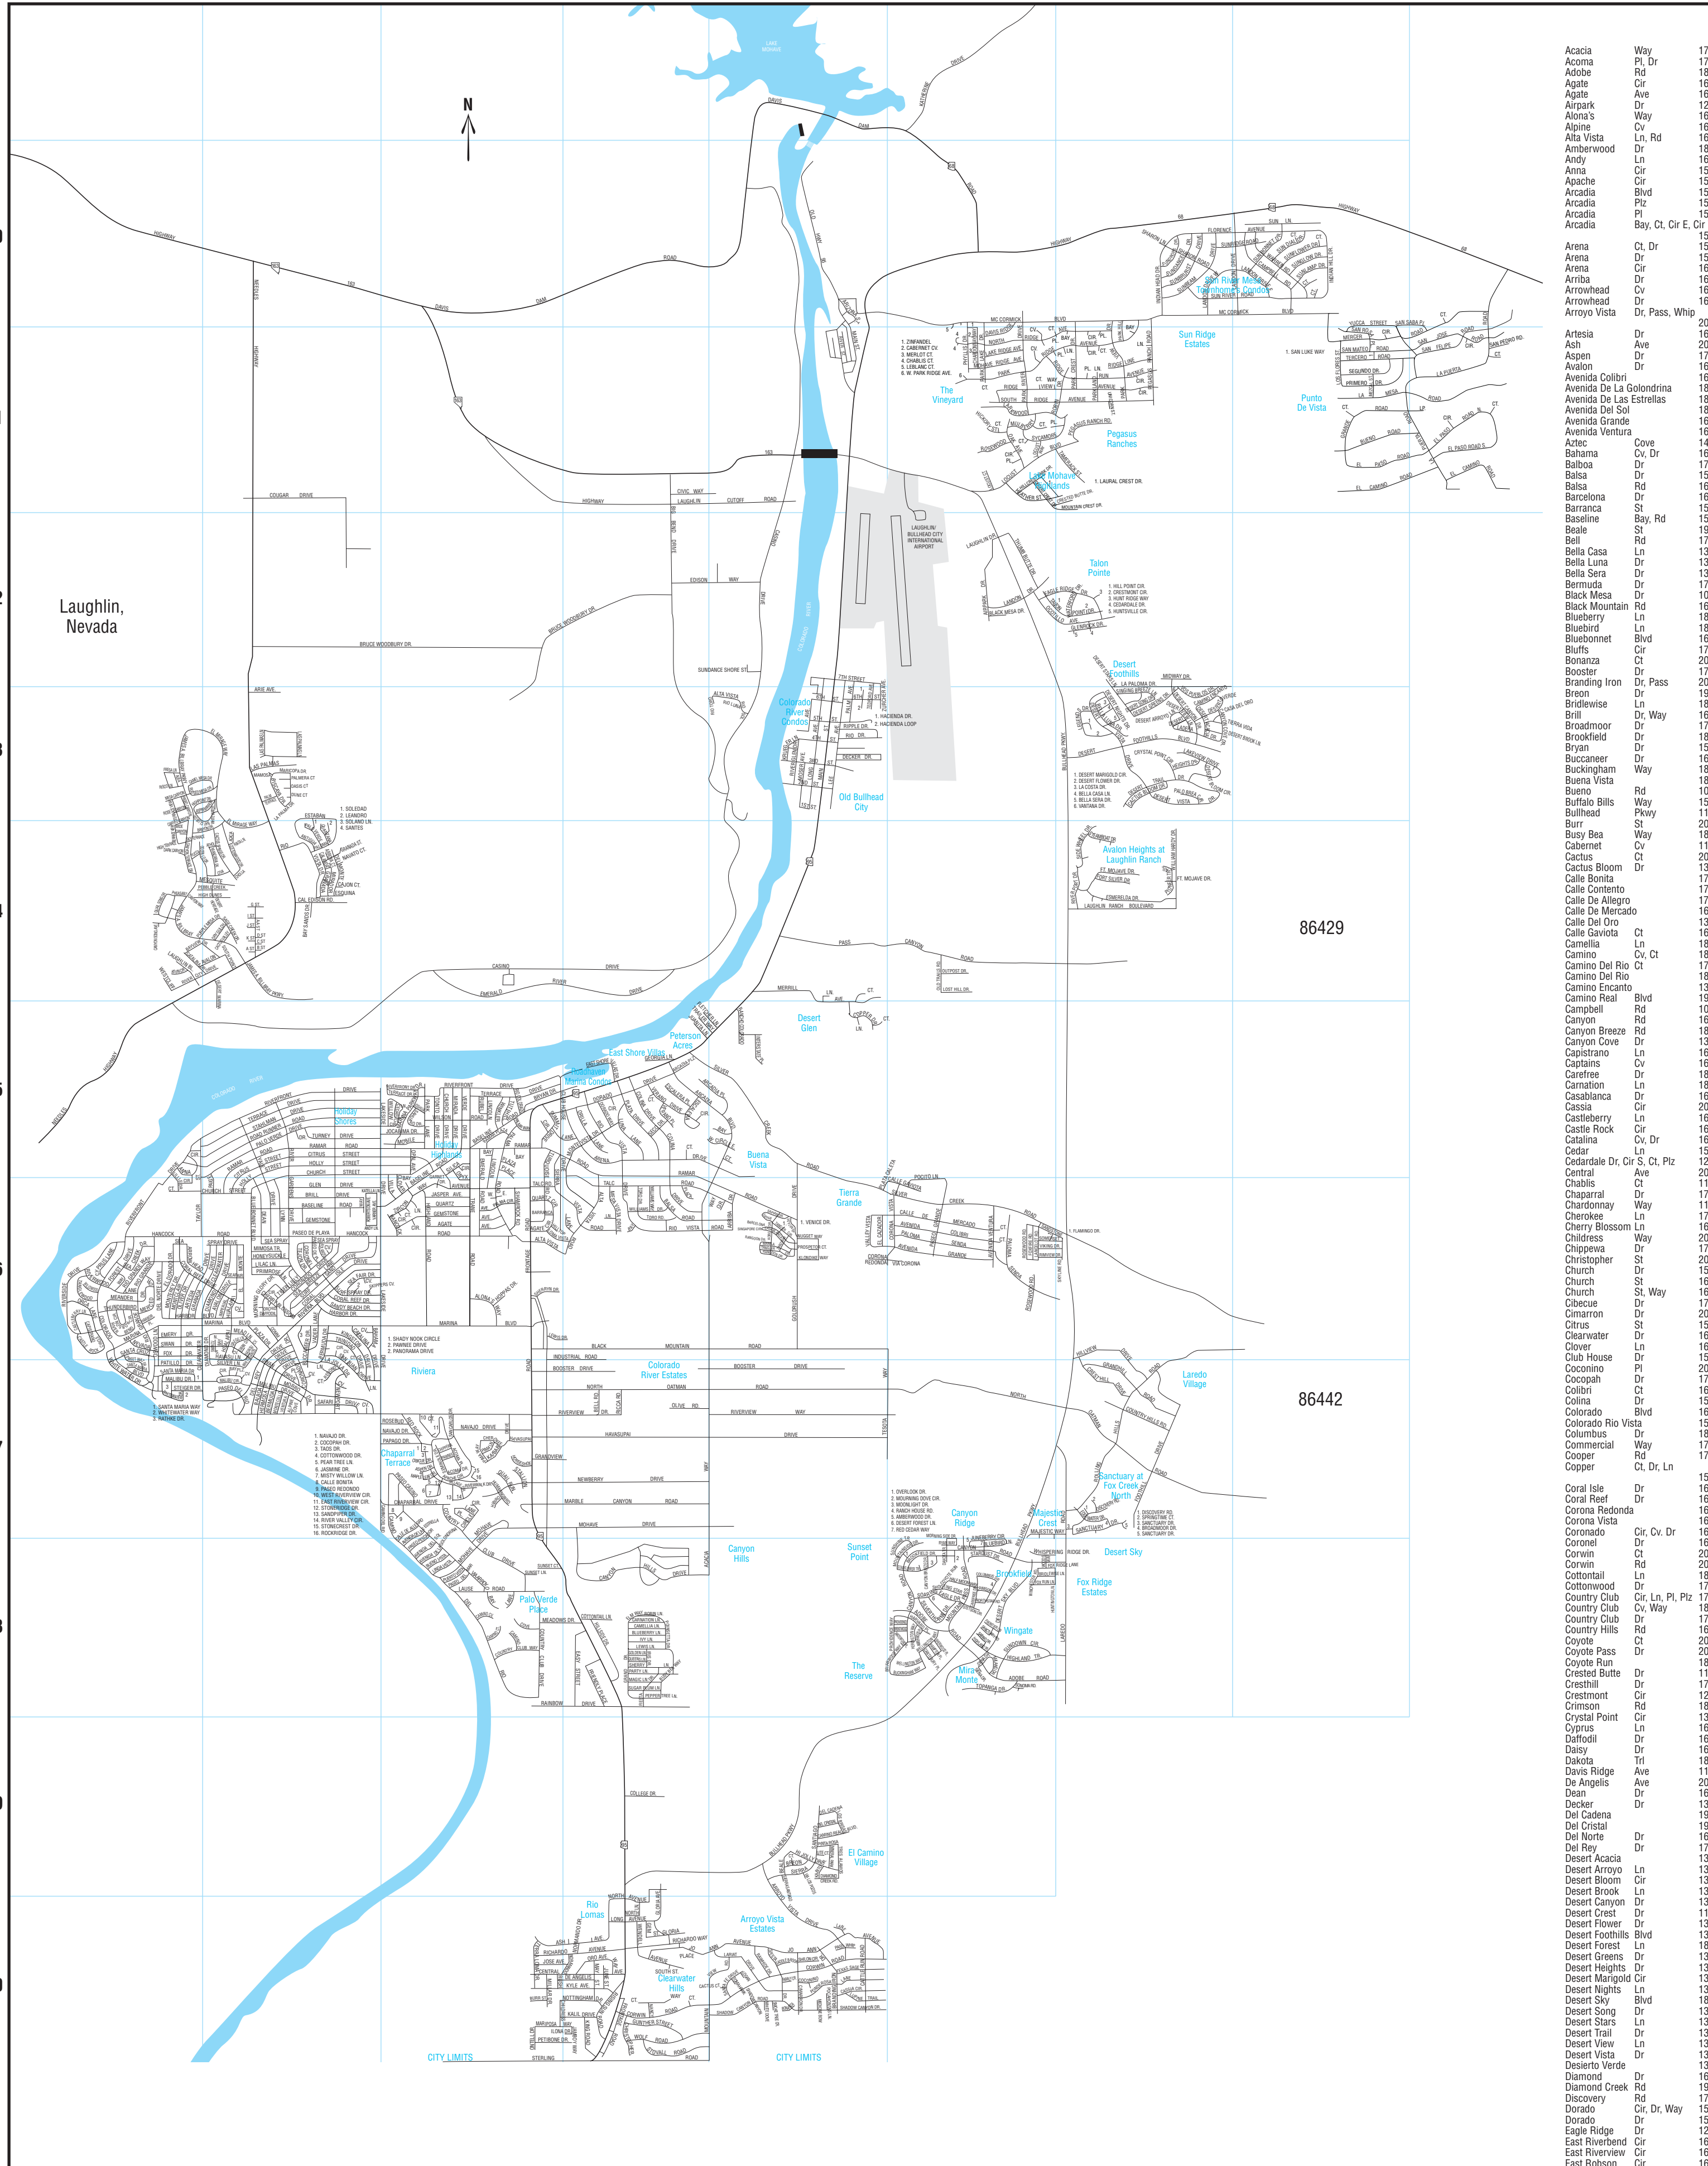

BULLHEAD CITY INDEX

Index table listing streets and their corresponding grid coordinates. Columns include street names, street types, and grid references (e.g., 17 D, 20 D).

The Official Map of the Bullhead City/Mohave Valley Association of Realtors®. Bullhead City, Fort Mojave, Golden Shores, Mohave Valley, & Topock Area Map.